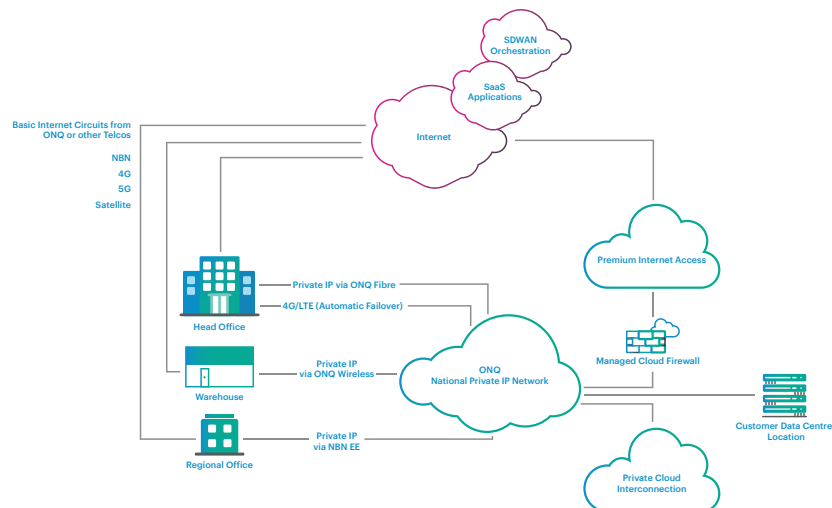

✔ Gain Insight

Access unprecedented insight and visibility into your network, all through a single portal. Understand the health and traffic traversing your network instantly.

✔ Priority Support

Expert priority support for all businesses from a helpdesk dedicated to business – 24/7/365 – as hands on or off as you like.

How SD-WAN works

SD-WAN enables your business to dynamically select the most efficient connection from different access methods based on traffic type, aggregate Private IP MPLS and basic Internet services, all while gaining insight and visibility of your network.