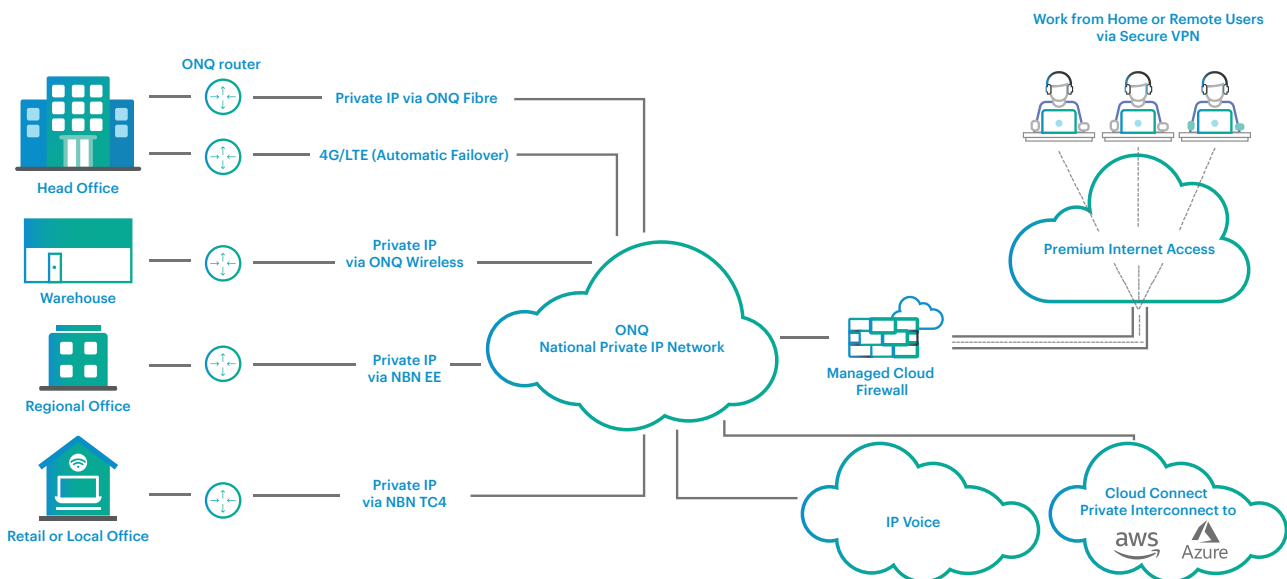

Connectivity

Private IP WAN

Connectivity Private IP WAN

Key Features and Benefits

Your very own private network connecting your business locations to each other across any geography, utilizing multiple technology types via ONQ's dedicated access network and / or extended reach partners.

- ✔ **Dedicated**
 Enjoy dedicated bandwidth just for you.
- ✔ **Service Guarantees**
 Business grade SLA's to guarantee continuity of service.
- ✔ **Simplify**
 ONQ take the hassle out of managing ALL routers in your network.
- ✔ **Performance Optimization**
 Voice and/or video protocols or other line of business applications can perform at their optimal best.
- ✔ **Unlimited Data**
 No shaping or slowdown.
- ✔ **Compatible**
 Easy add on ONQ's Voice Communications.
- ✔ **Priority Support**
 Expert priority support for all businesses from a helpdesk dedicated to business – 24/7/365.

How Private IP WAN works

Our Private IP WAN Solution provides a cost-effective, custom, secure, and robust way to consolidate business applications and locations on a single private network with 24/7 monitoring and management from ONQ. Prioritize business-critical applications such as Voice over IP (VoIP) and video using Quality of Service (QoS), ensuring continuous uptime and improved network performance.