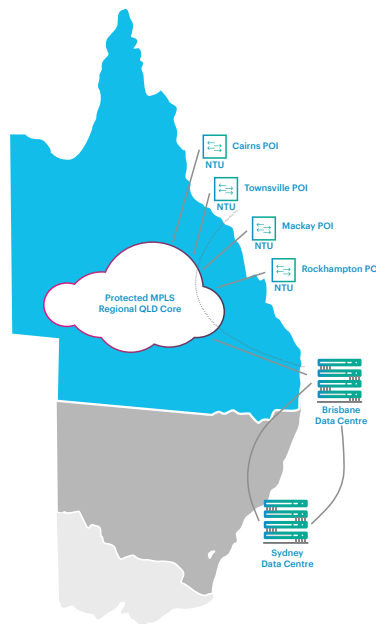

# Connectivity POI Connect

## Key Features and Benefits

Leverage our Regional Queensland network to transport your NBN traffic from the POIs to your designated Point of Presence.

- Control**  
Layer 2 Ethernet Transport for RSPs that have onboarded with NBN Co directly to provide more control and visibility.
- Locations**  
Currently available at Cairns, Townsville, Mackay, Rockhampton.
- Interconnection options**  
For either physical NNI or vNNI.
- Flexible**  
Flexible commercials, with the option of capacity to be shared across Regional POIs, with shaping at the Headend.
- Secure**  
Point to Point E-Line (EPL) delivered via a fully protected IP/MPLS core.

## How does POI Connect work

Delivered as a Point-to-Point EPL, our POI Connect service enables service providers to leverage our fully protected Regional Queensland backbone to transport traffic from Regional nbn POIs to your Capital City POP.