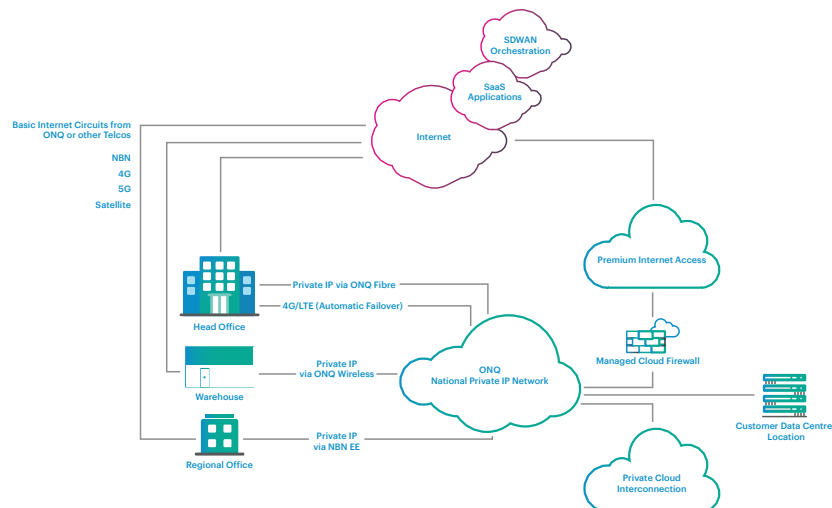

Secure Internet

Utilising our internet connectivity across your company locations ensures that traffic remains on our backbone, and avoids potential problems traversing the open internet in a multi-provider scenario.

Gain Insight

Access unprecedented insight and visibility into your network, all through a single portal. Understand the health and traffic traversing your network instantly.

Priority Support

Expert priority support for all businesses from a helpdesk dedicated to business – 24/7/365 – as hands on or off as you like.

How SD-WAN works

SD-WAN enables your business to dynamically select the most efficient connection from different access methods based on traffic type, aggregate Private IP MPLS and basic Internet services, all while gaining insight and visibility of your network.